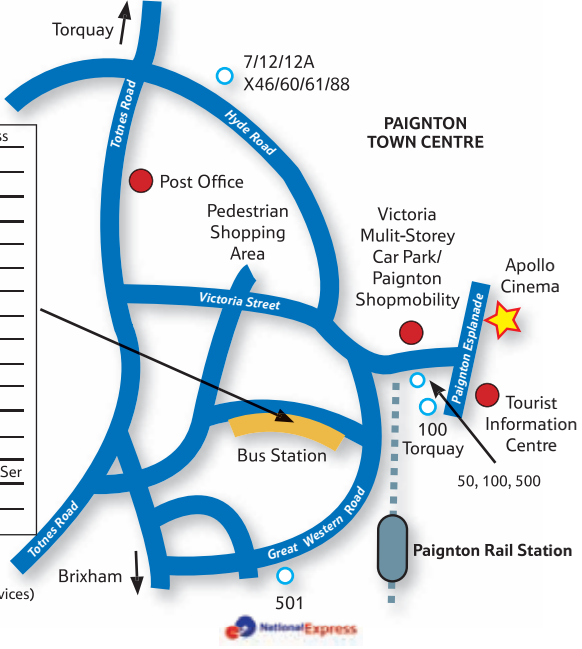

PAIGNTON

A	National Express
B	-
C	X80/X81
D	88
E	100
F	120
G	7
H	5/5E
I	25
J	61,67,108,109
K	-
L	12A,12C
M	12 to Brixham
N	X46
O	27, 30A/B, Sch Ser
P	Overflow stand
Q	12/12A