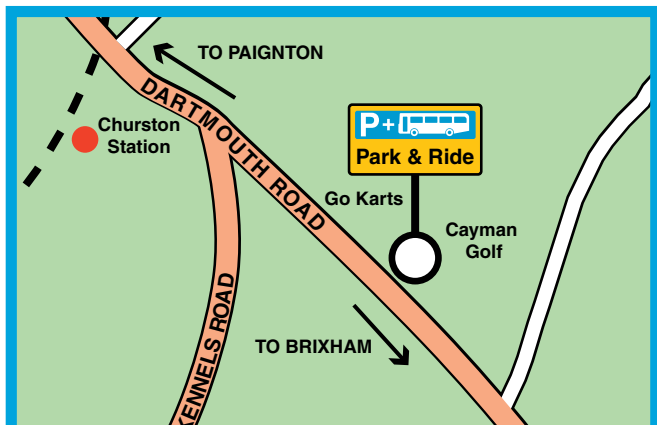

PARK and RIDE scheme

Please
use our
Park and
Ride
service

Brixham is bustling and busy. A major redevelopment in the town centre means parking for visitors and locals will not always be easy.

So why not use our Park and Ride Service? A frequent, fast and cheap alternative to using your car.